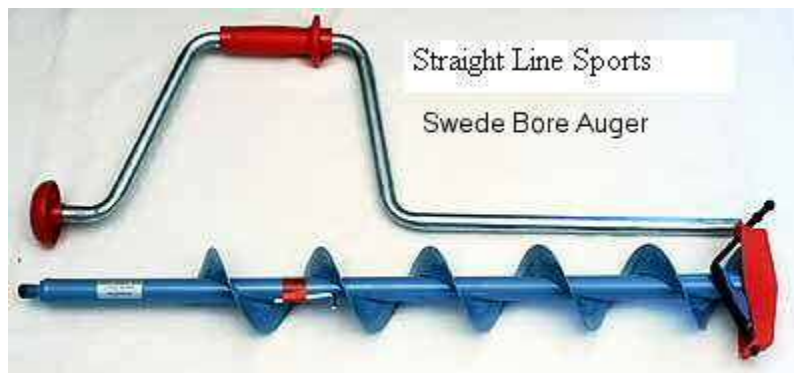

FB111 6"

NORMARK "FIN-BORE 111" REPLACEMENT BLADES

[Index Page](#)

For FB111 4 1/2"

For FB111 6"

MORA ICE AUGERS WITH FOLDING HANDLE

[Index Page](#)

BBF4-305 5" Blade

BBF6-306 6" Blade

MORA ICE AUGERS WITH BRACE & BIT HANDLE

[Index Page](#)

BB-205 5" Blade

BB-206 6" Blade

MORA REPLACEMENT BLADES

[Index Page](#)

RBS-5 5"