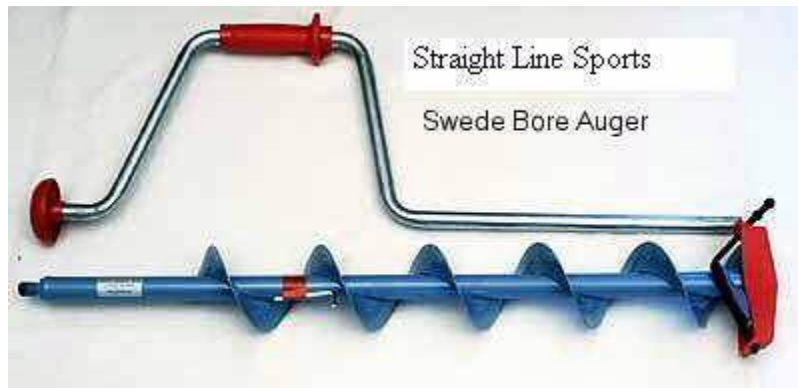

NORMARK "FIN-BORE 111" REPLACEMENT BLADES

For FB111 4 1/2"	For FB111 6"
------------------	--------------

MORA ICE AUGERS With Folding Handle

BBF4-304 4" Blade	31.85	BBF6-306 6" Blade	39.42
-------------------	-------	-------------------	-------

MORA ICE AUGERS WITH BRACE & BIT HANDLE

BB-204 4" Blade	70.00	BB-206 6" Blade	75.00
-----------------	-------	-----------------	-------

MORA REPLACEMENT BLADES

RBS-5 5"	24.70	RBS-6 6"	25.40
----------	-------	----------	-------