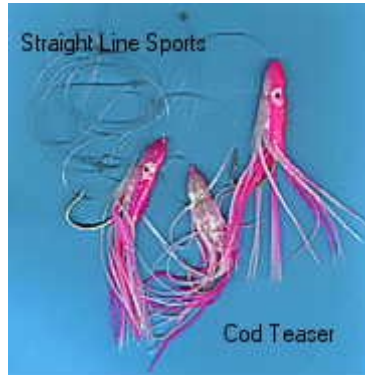

STRAIGHT LINE SPORTS

www.flies4fishing.com

MINI SQUID

COD Teasers (COD Candy or Squid Skirts)

[Index](#)

COD Teaser with line	
COD Teasers (3) Strung	
COD Teaser with hook	
COD Teaser without hook	
COD Teasers bulk (100)	
COD Teaser with line	
Hook and snap swivel	
COD Teaser with spinner	
Colors of COD Teasers:	Dark Blue/Pink with Metal Flake
White with Silver Metal Flake	Blue/Pink with Metal Flake
Black with Silver Metal Flake	Orange/White
Chartreuse	Red/White
Hot Pink	Green/Yellow
Green/Orange/Chartreuse	

R & W LURES

[Index](#)

Size 3 ½"

Size 4 ½"

MACKEREL JIG

[Index](#)

Mackerel Jig 25 g

CAPELIN LURES 4.3 oz.