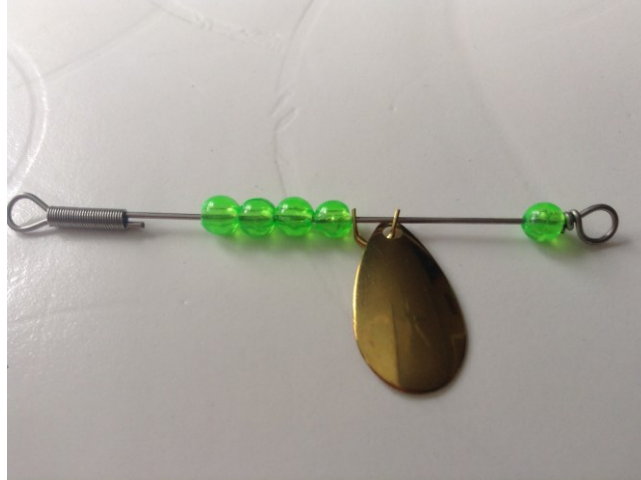

COLORADO SPINNERS PAINTED ONE COLOR

[Index](#)

[See Code for Ordering](#)

Example: COL-3C4C4

Spinner with hook extra
Sinkers on shaft add extra

Size	Color	Single	Double
2	C, R, O, G, W, P, B, BK		

3	C, R, O, G, W, P, B, BK
4	C, R, O, G, W, BK
5	C, R, O

COLORADO SPINNERS PAINTED STRIPES

[Index](#)

See Code for Ordering		Spinner with hook extra	
COL-2RW5CR4		Sinkers on shaft add extra	
Size	Color	Single	Double
3	R/W, B/W		
4	R/W, B/W		

INDIANA SPINNERS

[Index](#)

[See Code for Ordering](#)

Example: IND-2B4TG5

Spinner with hook extra \$0.05

Sinker on shaft add extra \$0.20

Size	Finish	Single	Double
00	N, HN		
0	N, HN		
1	N, HN		
2	PB, N, HN, HB		
3	PB, N, HN, HB		
3.5	PB, N, HN, HB		
4	PB, N, HN, HB		
5	N, HN		
6	N, HN		
7	N, HN		

R - Color of beads - Red

5 - Size of beads - 5 mm

For Spinners with Hook

COL-1N2R5H2

H - Hook

2 - Size of Hook - 2

For Spinners with Egg Sinker and Hook

COL-1N2REH2