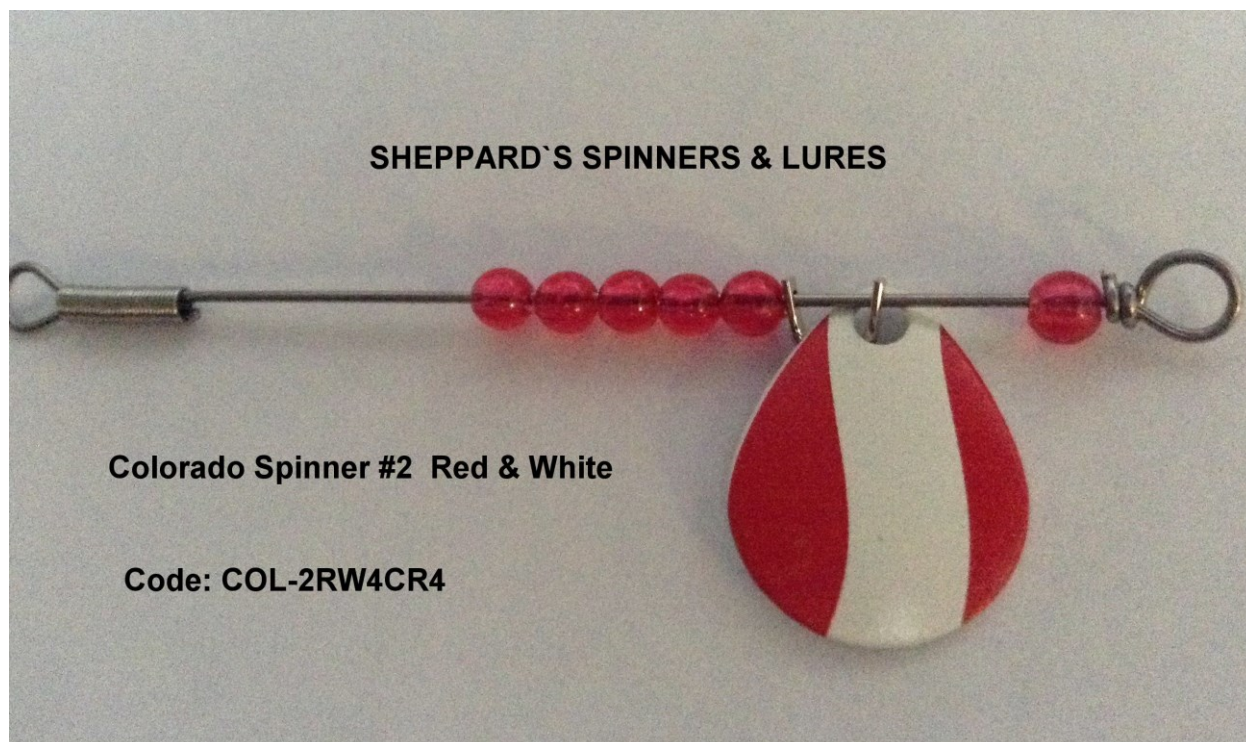

STRAIGHT LINE SPORTS

P.O. Box 172
Gander, Newfoundland
Canada, A1V 1W6

www.flies4fishing.com

mail@flies4fishing.com

SHEPPARD'S SPINNERS AND LURES

[Index](#)

[Order Online](#)