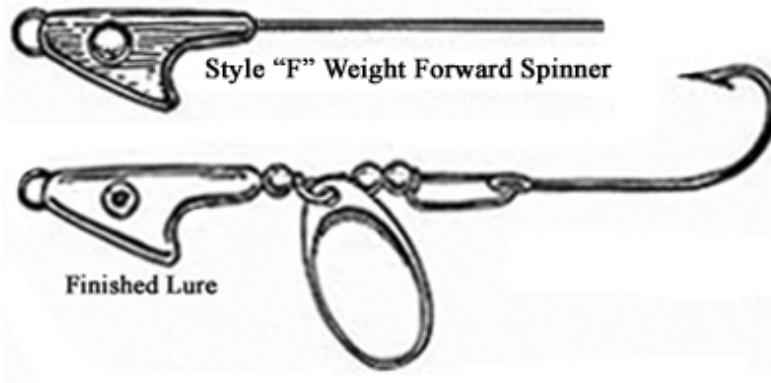

WEIGHT FORWARD HEADS

[Index](#)

3/8 oz. Unpainted Pkg of 10