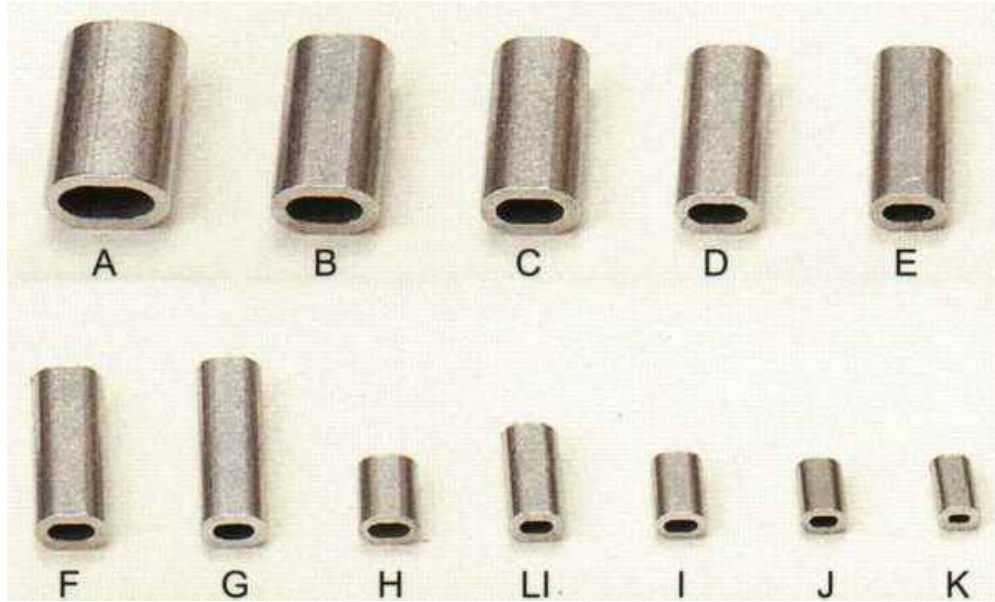

## SPRING LOCKS

[Index](#)

Also called SPRING FASTENERS. For secure anchoring the open-eye -return shank at hook end, coil length approximately 1/2"

25                      500                      1000

Size 0.064  
Size 0.030"  
Size 0.024"

## CONNECTION SLEEVES

[Index](#)

Available in Black or Nickel

Price per 1000

		Inside Dia.	Outside Dia.	Length
Size 00	0.030	0.063	0.25	
Size 0	0.039	0.062	0.31	
Size 1	0.0525	0.0765	0.31	
Size 2	0.0645	0.94	0.31	
Size 3	0.071	0.105	0.44	
Size 4	0.080	0.114	0.44	
Size 5	0.112	0.164	0.44	
Size 6	0.159	0.218	0.51	

## CONNECTION SLEEVES - DOUBLE

[Index](#)

Size 1	Inside Diameter 0.053"	Length 0.025"	Per 50
--------	---------------------------	------------------	--------