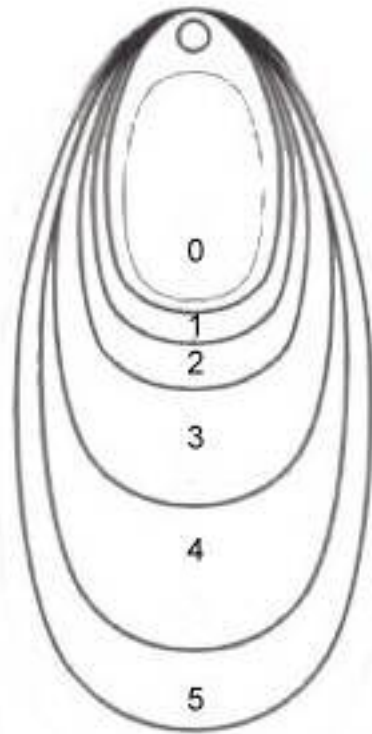

FRENCH SPINNER BLADES

[Index](#)

Size Inches

1 .75

2 .87

3 1.00

4 1.25

5 1.50

French Spinner Blades
Available in Nickel or Polished Brass
Sizes 9, 1, 2, 3, 4, and 5