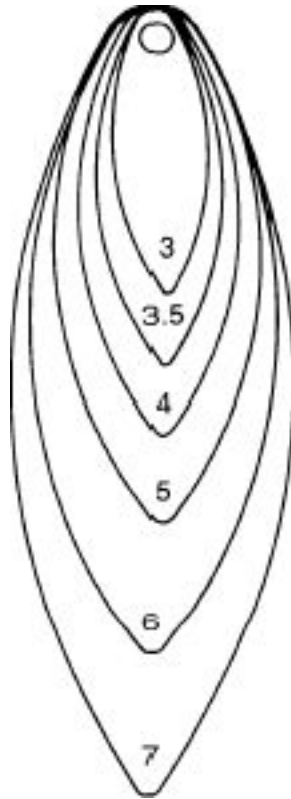

## INDIANA SPINNER BLADES

[Index](#)

Nickel, Polished Brass, and Copper  
 Sizes Available: 00, 0, 1, 2, 3, 4, 5, 6, 7, and 8

## PROPELLER SPINNER BLADES

[Index](#)

Propeller Spinner Blades - Both sides nickel-plated

	Size
Nickel - length 11/16"	1
Nickel - length 15/16	2
Nickel - 1 1/4"	3

## RIPPLE SPINNER BLADES

[Index](#)

Ripple Spinner Blades - Nickel finish both sides. Diagonal embossed flutes produce extra light catching spin-ability on slow retrieve.

Nickel - length 15/16"	1
Nickel - length 1 5/16"	2
Nickel - length 1 1/2"	3

## WILLOW LEAF SPINNER

[Index](#)

Willow Leaf Spinner - Both sides nickel-plated, smooth, polished

	Size
Nickel - length 3/4"	1
Nickel - length 1"	2
Nickel - length 1 1/4"	3
Nickel - length 1 7/8"	4