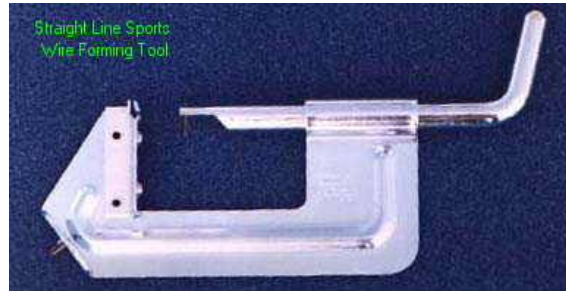

WIRE FORMING TOOLS AND ACCESSORIES

[Index](#)

Lure Assembly Manual

Hand Wire Forming Tool