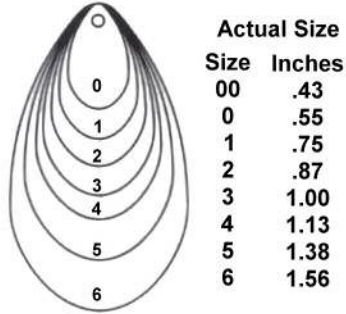

INDIANA SPINNER BLADES

[Index](#)

Nickel, Polished Brass, and Copper
Sizes Available: 00, 0, 1, 2, 3, 4, 5, 6, 7, and 8