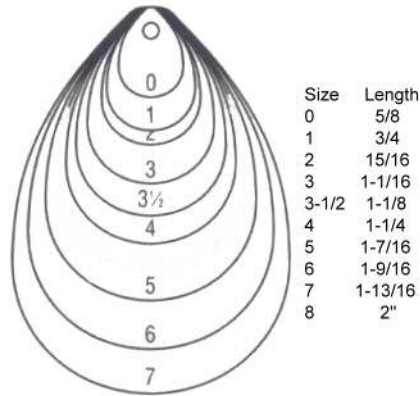

SPINNER BLADES

COLORADO SPINNER BLADES

[Index](#)

Nickel, Polish Brass, Polished Copper, Brass Lacquered, Copper Lacquered, Gold Plated, Hammered Nickel, Polished Hammered Brass, Polished Hammered Copper, Hammered Brass Lacquered, Hammered Copper Lacquered, Hammered Gold Plated

Sizes Available: 00, 0, 1, 2, 3, 4, 5, 6, 7, and 8