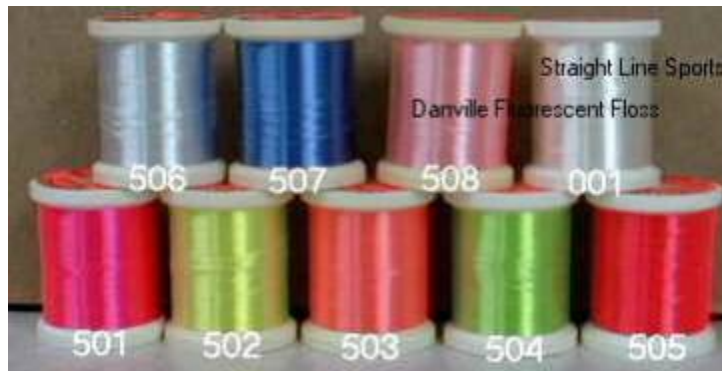

DANVILLE FLUORESCENT - 4 STRANDS

10 yd. Spool

1.05

3/4 Oz. Spool

11.30

Colors:

505 - Fire Orange

Straight Line Sports

Page 40