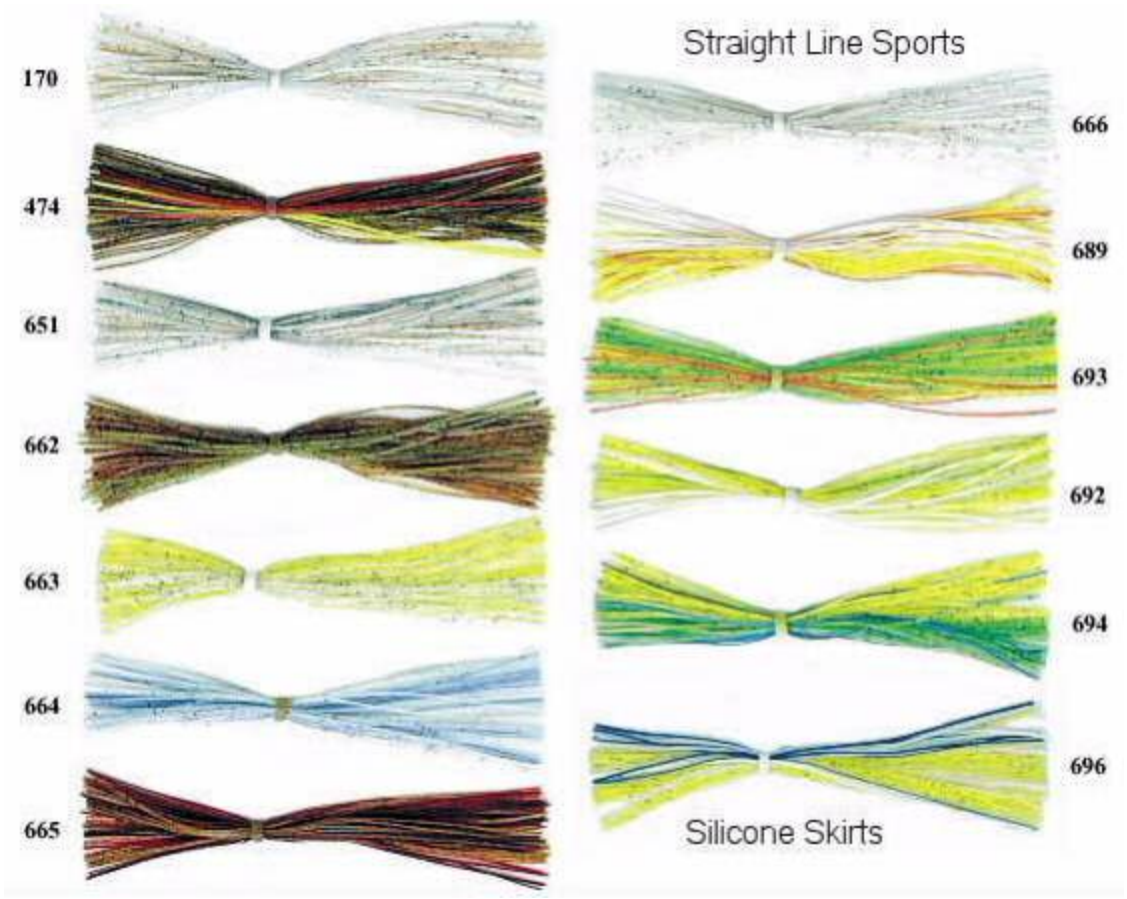

22.00

Colors:

Chartreuse

White

Black

Amber

Skirt Assembly Tool

40.00

SILICON METAL FLAKE SKIRTS

[Index](#)

Pkg of	5	10	100	500	
	6.25	11.25	99.95		472.50

- Colors:
- White w/Silver Flake
 - Chartreuse w/silver Flake
 - Chartreuse w/Black Flake
 - Black w/Red Flake
 - Black w/Blue Flake
 - Clear w/Red Blue & Silver Flake
 - Clear w/Silver Flake
 - Red w/Blue Flake
 - Blue w/Blue Flake
 - Pumpkin w/Green Black Flake
 - Orange w/Orange Flake
 - Pink w/Blue Flake
 - Green Chart w/Gold Flake