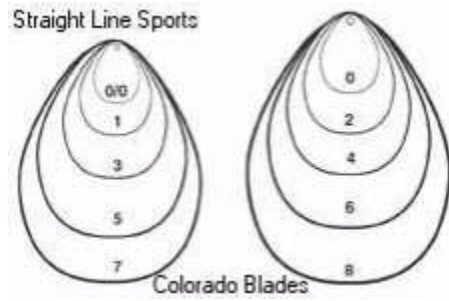

Trolling Spoon Kit

12.00

Makes 6 trolling flutter spoons

Stamped from 0.018 solid brass then chrome plated

12 Stainless Steel Split Rings and 6 Eagle Claw Trebles

6 Flicker Blades for added attraction

Prismatic tape . Plus Free instructions

Casting Spoon Kit

8.50

Makes 6 hammered casting spoons. Each spoon weights 1/3 oz. and is 2 1/4" long

12 Stainless Steel Split Rings and Eagle Claw Trebles

6 Flicker Blades for added attraction

6 Crane Swivels

Prismatic tape. Plus Free instructions

COLORADO SPINNER BLADES

[Index](#)

Price per 1000

Minimum order 100

Size	Nickel	Polished Brass	Polished Copper
00	15.30	23.74	53.44
0	17.66	26.78	59.40
1	25.88	35.55	66.60
2	32.18	47.36	92.59
3	47.03	52.76	99.11
4	73.24	74.70	132.41
5	112.05	99.67	163.35
6	143.10	126.90	204.53
7	191.70	163.80	249.53
8	263.93	226.35	n/a

COLORADO SPINNER BLADES

[Index](#)

Minimum order 100			Price per 1000
Size	Brass Lacquered	Copper Lacquered	Gold Plated (100)
00	58.61	87.19	42.50
0	62.44	93.94	42.50
1	71.66	101.59	45.50
2	86.40	129.60	48.50
3	92.44	137.03	51.50
4	114.64	171.45	54.50
5	141.64	203.74	57.50
6	170.78	245.82	60.50
7	209.59	293.64	63.50
8	n/a	n/a	n/a