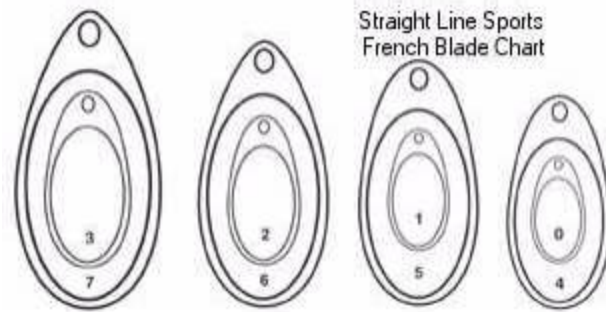

FRENCH SPINNER BLADES

[Index](#)

Available in Nickel, Polished Brass, or Polished Copper: Please specify.

Minimum order 100

Size

0

1

2

3

4

5

Price per 1000

56.26

60.00

62.26

87.76

146.26

180.00