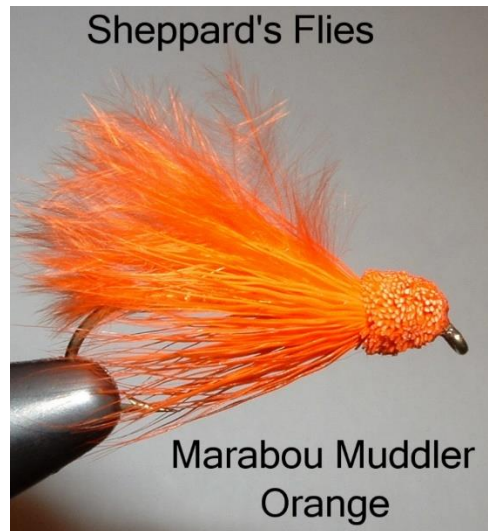

GLITTER BOMBERS

[Index](#)

Salmon Flies

Glitter Bombers

Sizes: 2, 4, 6, 8, and 10

[Fly Brochure](#)

Bomber (Black)-Brown Hackle

Bomber (Brown)-Brown Hackle

Bomber (Brown)-Orange Hackle

Bomber (Brown)-White Hackle

Bomber (Green)-Brown Hackle

Bomber (White)-Orange Hackle

Bomber (White)-Brown Hackle

Bomber (White)-White Hackle

MARABOU MUDDLERS

[INDEX](#)

Marabou Muddlers

Sizes: 2, 4, 6, 8, 10, and 12

[Fly Brochure](#)

Black

Orange

Olive

White

Yellow