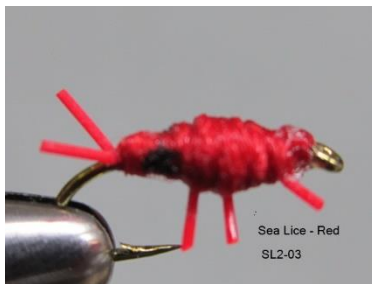

Western Coachman
T5-03

Black Gnat
T5-04

Brown Hackle
T5-05

Sheppard's World Class Flies

Sea Trout Flies

[Index](#)

Sea Trout Fly
Black & Black
FW2-01

Sea Trout Fly
Silver & Black
FW2-02

Sheppard's World Class Flies

Sea Lice

[Index](#)

Sea Lice
White
SL2-01

Sea Lice
Black
SL2-02

Sea Lice
Red
SL2-03

Sea Lice
Orange
SL2-04

Sea Lice
Chartreuse
SL2-05