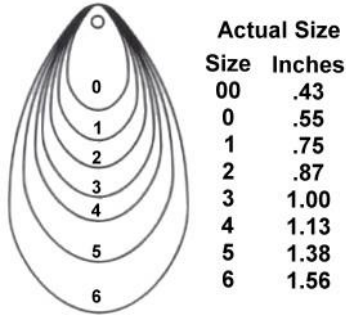

COLORADO STRIPED SPINNER BLADES

[Index](#)

Price per 5		Available in smaller or larger quantities	
Size 2		Size 3.5	
Size 3 \$2.29		Size 4 \$3.69	
Colors Available:			
Red/White		Green/Yellow	
Orange/Yellow		Black/Yellow	
		Black/Orange	
		Pink/White	

Size	Price per 100
0	
1	
2	
3	
4	\$55.96
5	

[Email](#) for prices on smaller or larger quantities

INDIANA SPINNER BLADES

[Index](#)

Natural Fish Blades	Trout Blades	Splatter Blades
Shad Blades	Tiger Blades	Bait Fish Blades
Splashed & Scale	5 of Diamonds	New Scale
Frog Blades	Silver Scale	Striped
Super Glow	Irrident	Foil & dyed
Pro Diamond Dyed	Hammered Dot	Silver Plated & Dyed
Brass & Nickel	Nickel Plated Steel	Painted One Color
Copper Blades	Crystal Glitter Blades	Comet Blades
Spider6 Blade5s		

INDIANA SPINNER BLADES NICKEL PLATED STEEL

[Index](#)

Price per 100

Size	Nickel	Polished Brass	Polished Copper
0 (9/16")	\$11.00		
1 (11/16")	\$11.60		
2 (13/16")	\$16.40		
3 (13/13")	\$34.00		
4 (1")	\$34.00		
5 (1 5/16")	\$36.00		
6 (1 9/16")	\$56.00		
7			
8 (2 1/8")	\$84.00		
9 (2 3/8")	\$92.00		

[Email](#) for prices on smaller or larger quantities

INDIANA BLADES STRIPED

[Index](#)

Red/White, Green/Yellow, Orange/Yellow, /Orange, Black/Yellow, Black/Orange, Pink/White

Size	Length	Price (25)	Price (100)
3	1"	\$13.99	\$49.90
4	1 1/8"	\$15.99	\$55.90
5	1 5/16"	\$20.99	\$68.90