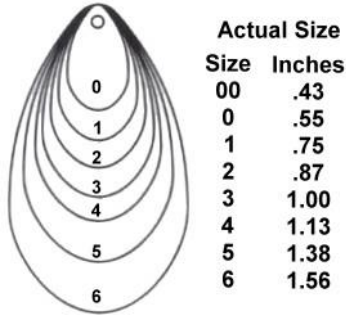

COLORADO STRIPED SPINNER BLADES

[Index](#)

Price per 5		Available in smaller or larger quantities	
Size 2 Size 3		Size 3.5 Size 4 \$84.00/100	
Colors Available: Red/White Orange/Yellow		Green/Yellow Black/Yellow	Black/Orange Pink/White

Size	Price per 100
0	
1	
2	
3	
4	\$55.96
5	

[Email](#) for prices on smaller or larger quantities

INDIANA SPINNER BLADES

[Index](#)

Natural Fish Blades	Trout Blades	Splatter Blades
Shad Blades	Tiger Blades	Bait Fish Blades
Splashed & Scale	5 of Diamonds	New Scale
Frog Blades	Silver Scale	Striped
Super Glow	Irrident	Foil & dyed
Pro Diamond Dyed	Hammered Dot	Silver Plated & Dyed
Brass & Nickel	Nickel Plated Steel	Painted One Color
Copper Blades	Crystal Glitter Blades	Comet Blades
Spider6 Blade5s		

INDIANA SPINNER BLADES NICKEL PLATED STEEL

[Index](#)

Price per 100

Size	Nickel	Polished Brass	Polished Copper
0 (9/16")	\$11.00		
1 (11/16")	\$11.60		
2 (13/16")	\$16.40		
3 (13/13")	\$34.00		
4 (1")	\$34.00		
5 (1 5/16")	\$36.00		
6 (1 9/16")	\$56.00		
7			
8 (2 1/8")	\$84.00		
9 (2 3/8")	\$92.00		

[Email](#) for prices on smaller or larger quantities

INDIANA BLADES STRIPED

[Index](#)

Red/White, Green/Yellow, Orange/Yellow, /Orange, Black/Yellow, Black/Orange, Pink/White

Size	Length	Price (25)	Price (100)
3	1"	\$18.00	\$65.00
4	1 1/8"	\$19.00	\$70.00
5	1 5/16"		