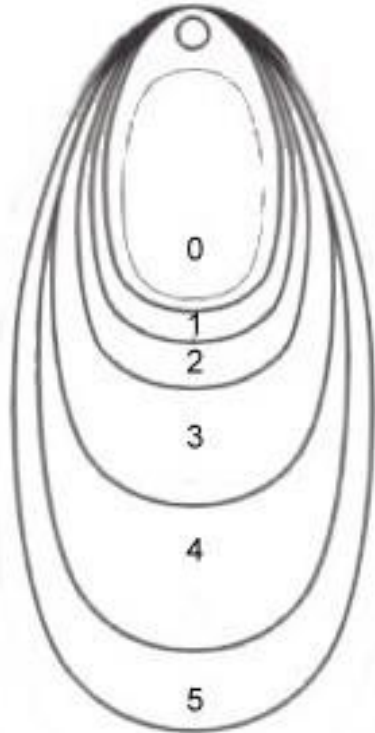

FRENCH SPINNER BLADES

[Index](#)

Brass & Nickel	Trout Blades	Painted One Color
Painted Dot	Frog	Tiger Strip

FRENCH SPINNER BLADES

Brass and Nickel

[Index](#)

Size	Inches
1	.75
2	.87
3	1.00
4	1.25
5	1.50

French Spinner Blades - Available in Nickel or Polished Brass
 Available in Nickel or Polished Brass
 Available in larger and smaller quantities

Size	Price per 100
0	
1	
2	
3	
4	\$55.96
5	

[Email](#) for prices on smaller or larger quantities

INDIANA SPINNER BLADES

[Index](#)

Natural Fish Blades	Trout Blades	Splatter Blades
Shad Blades	Tiger Blades	Bait Fish Blades
Splashed & Scale	5 of Diamonds	New Scale
Frog Blades	Silver Scale	Striped
Super Glow	Irrident	Foil & dyed
Pro Diamond Dyed	Hammered Dot	Silver Plated & Dyed
Brass & Nickel	Nickel Plated Steel	Painted One Color
Copper Blades	Crystal Glitter Blades	Comet Blades
Spider6 Blade5s		